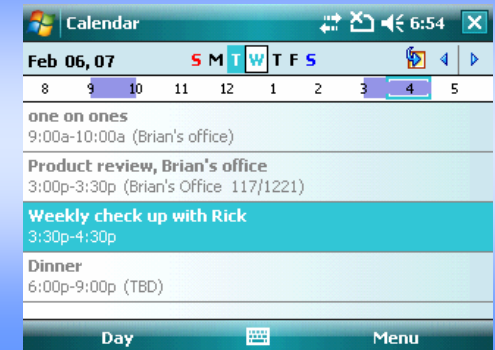

Device Comparisons

Home Screen

Inbox

E-mail

Calendar

Windows Mobile® 6 (HTC Wizard)

RIM (Blackberry 8700)

Nokia E Series (E62)