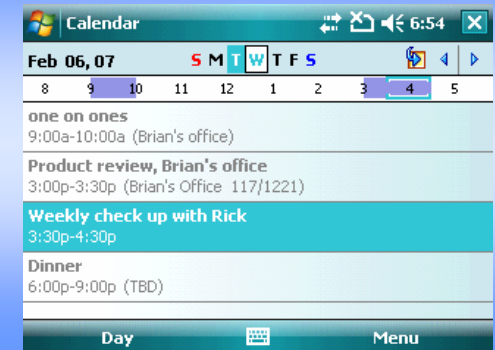

# Device Comparisons

Home Screen

Inbox

E-mail

Calendar

## Windows Mobile® 6 (HTC Wizard)