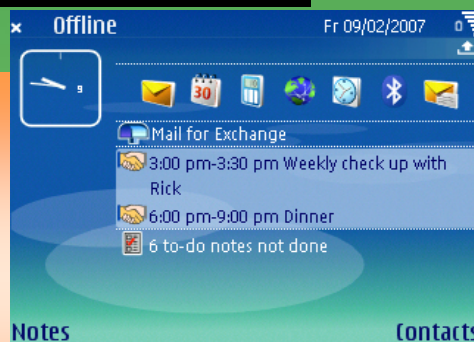

Device Comparisons

Home Screen

Inbox

E-mail

Calendar

Windows Mobile® 6 (HTC Wizard)

RIM (Blackberry 8700)

Nokia E Series (E62)