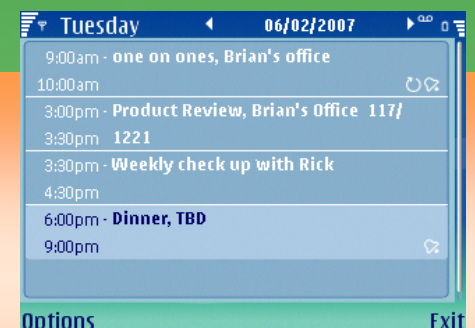

Device Comparisons

Home Screen

Inbox

E-mail

Calendar

Windows Mobile® 6 (HTC Wizard)

RIM (Blackberry 8700)

Nokia E Series (E62)