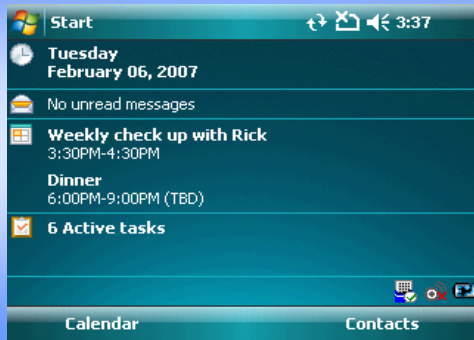

Device Comparisons

Home Screen

Inbox

E-mail

Calendar

Windows Mobile® 6 (HTC Wizard)

RIM (Blackberry 8700)

Nokia E Series (E62)