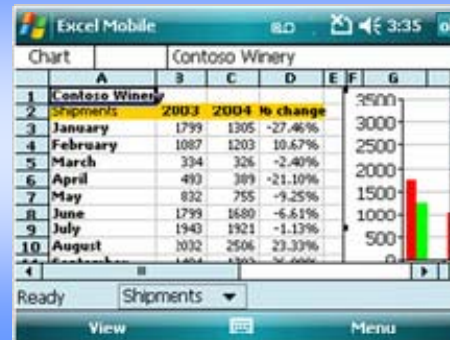

Device Comparisons

Home Screen

Inbox

E-mail

Calendar

Windows Mobile® 6 (HTC Wizard)

RIM (Blackberry 8700)

Nokia E Series (E62)

Support for Microsoft Office

Word document

Excel spreadsheet

PowerPoint slide

Windows Mobile® 6 (HTC Wizard)

RIM (Blackberry 8700)

Month	2003	2004	% change
January	1799	1305	-27.46%
February	1087	1203	10.67%
March	334	326	-2.40%
April	493	389	-21.10%
May	832	755	-9.25%
June	1799	1680	-6.61%
July	1943	1921	-1.13%
August	2032	2506	23.37%