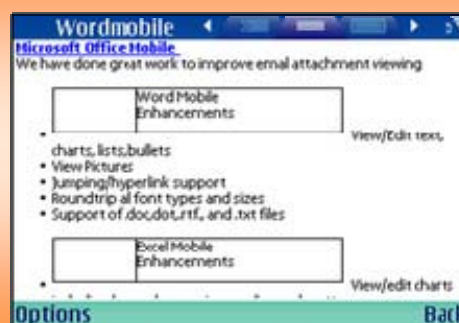

Nokia E Series (E62)